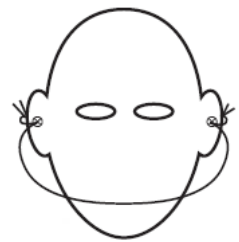

GENE CHIZIK

HOW TO MAKE THE MASK:

- Stick Method*
1. Glue to poster board
 2. Cut out face and eyes
 3. Staple to popsicle stick or tongue depressor

- String Method*
1. Cut out face and eyes
 2. Poke small holes in ears
 3. Measure string (roughly from temple to other). Cut and tie string to holes in ears.